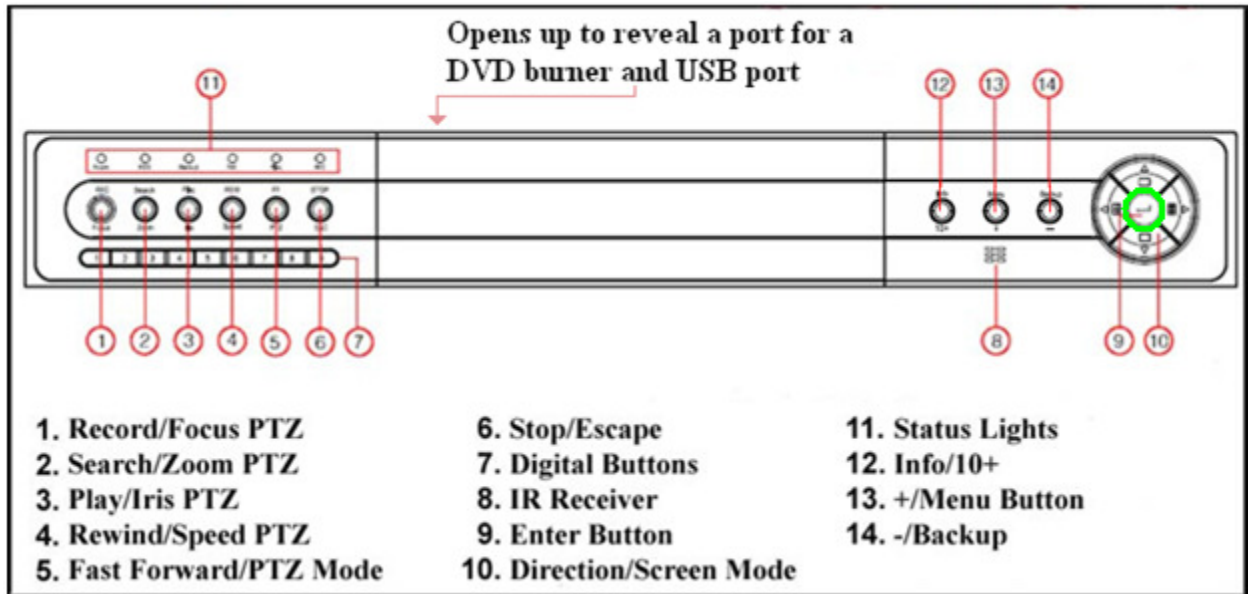

QSDT8DP Turning off the DVR

STEP 1: Press “Enter” on the front panel of the DVR

STEP 2: Move the cursor to the “Shutdown” button and press “Enter.”

QSDT8DP Turning off the DVR

STEP 3: Move the cursor to “OK” and press “Enter.” The DVR will power down.