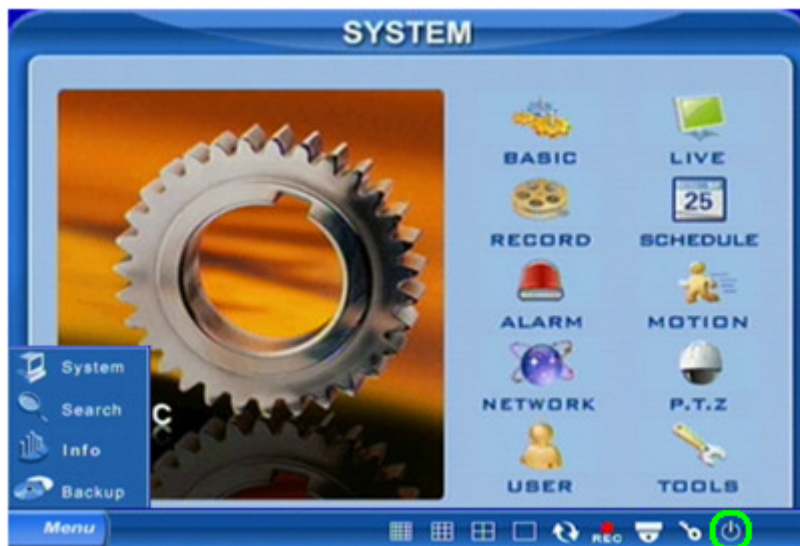

QSDT8DP Turning off the DVR

STEP 1: Press “Enter” on the front panel of the DVR

STEP 2: Move the cursor to the “Shutdown” button and press “Enter.”

QSDT8DP Turning off the DVR

STEP 3: Move the cursor to “OK” and press “Enter.” The DVR will power down.