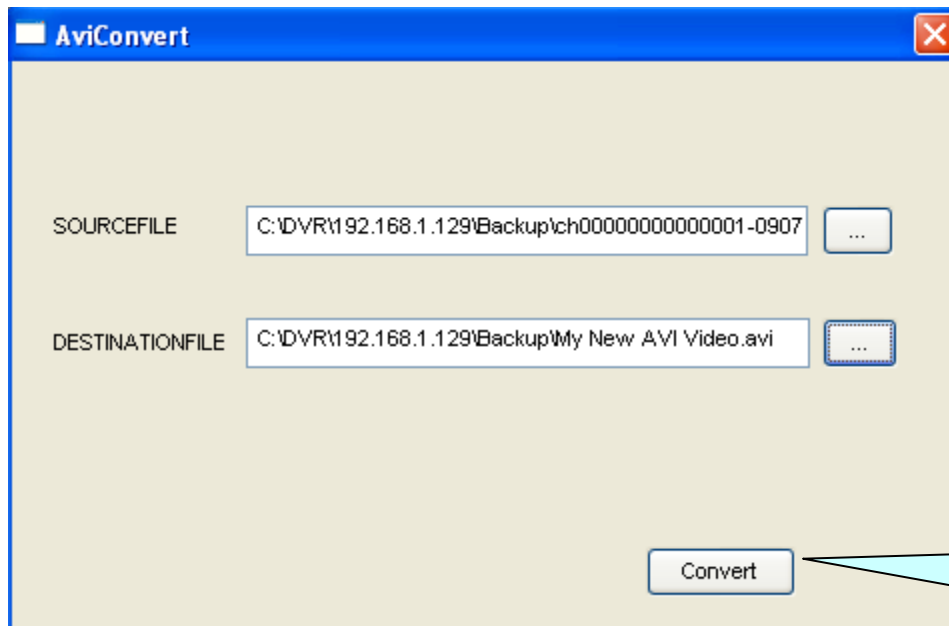

Convert file to AVI
(Cont.)

3) Now that the Source file is selected, you must name the .avi to be created and choose a destination location.

Select location/folder and name file. Then click on **“Save.”**