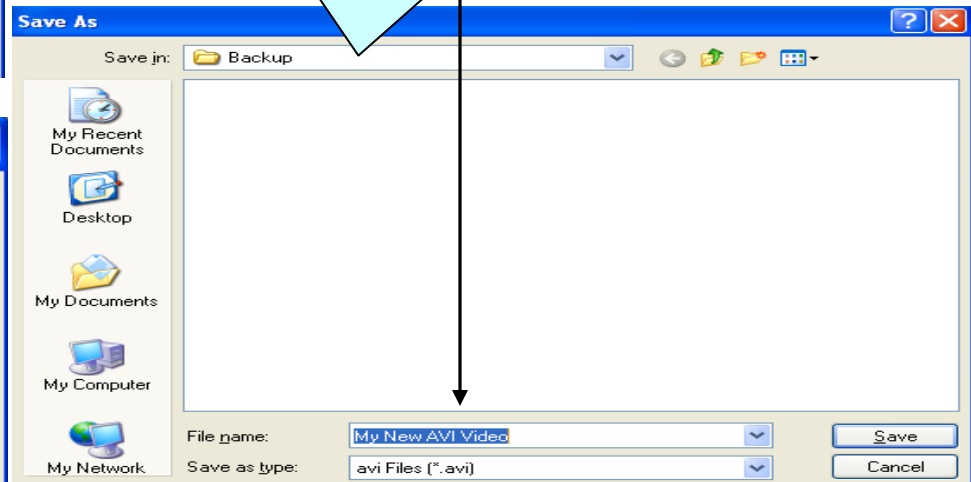

Convert file to AVI
(Cont.)

3) Now that the Source file is selected, you must name the .avi to be created and choose a destination location.

Select location/folder and name file. Then click on **“Save.”**