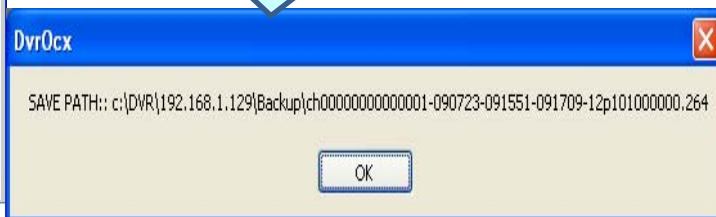

LOGIN

RESET

“Backup Process”

3) A list of video events will display as seen here.

4) To Back-up: **Highlight** a video file, then click on **“Backup”**, to begin process.

5) When the file backup is done... A message will appear indicating the process is completed as well as the saved file location.