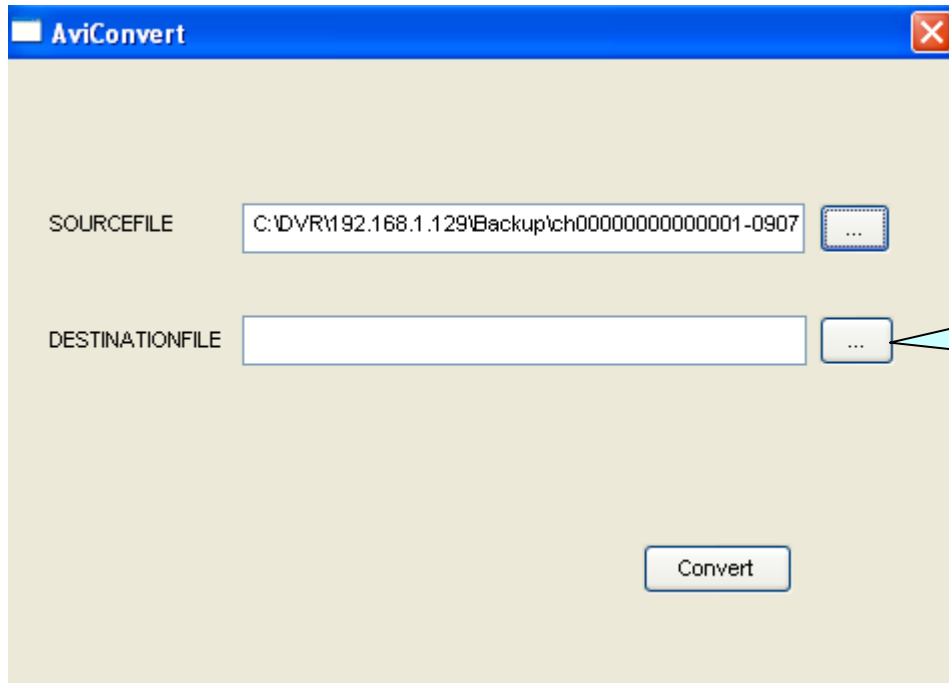

Convert file to AVI
(Cont.)

3) Now that the Source file is selected, you must name the .avi to be created and choose a destination location.

Select location/folder and name file. Then click on **“Save.”**

4) Click on **“Convert”** button and the .avi file will be created.