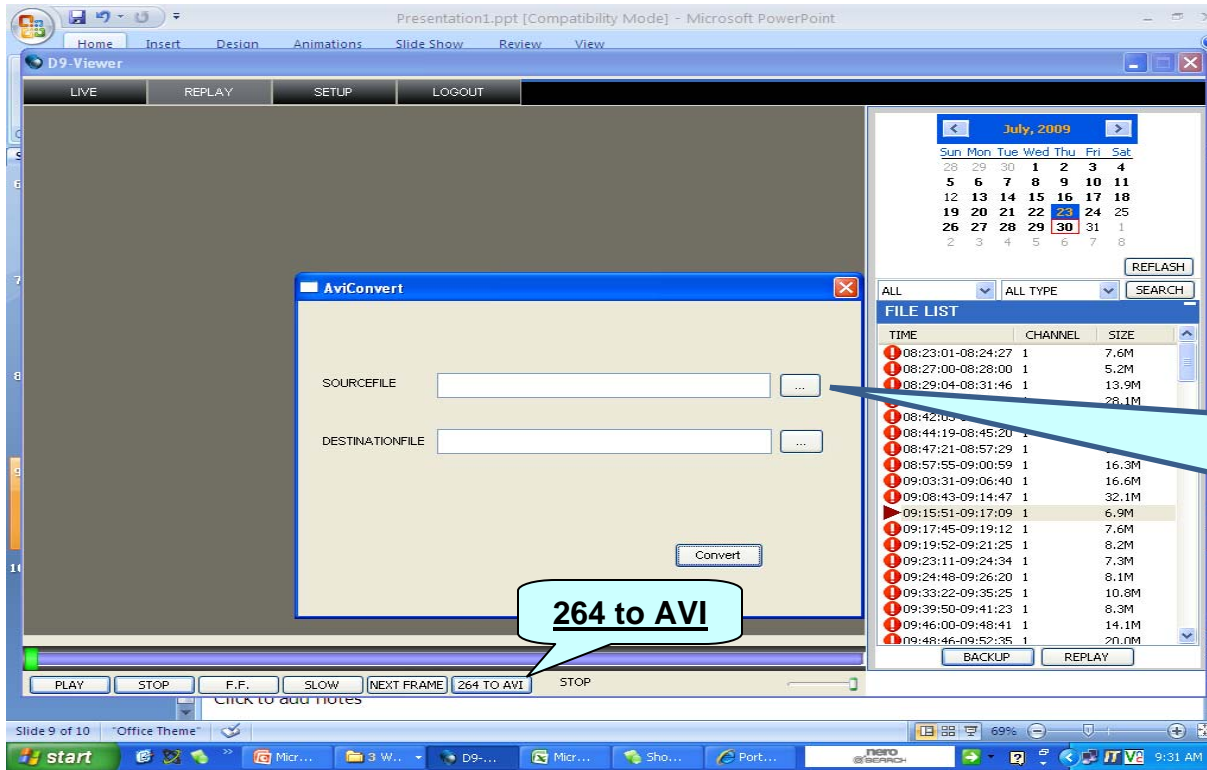

LOGIN

RESET

“Backup Process”

3) A list of video events will display as seen here.

4) To Back-up: **Highlight** a video file, then click on **“Backup”**, to begin process.

5) When the file backup is done... A message will appear indicating the process is completed as well as the saved file location.