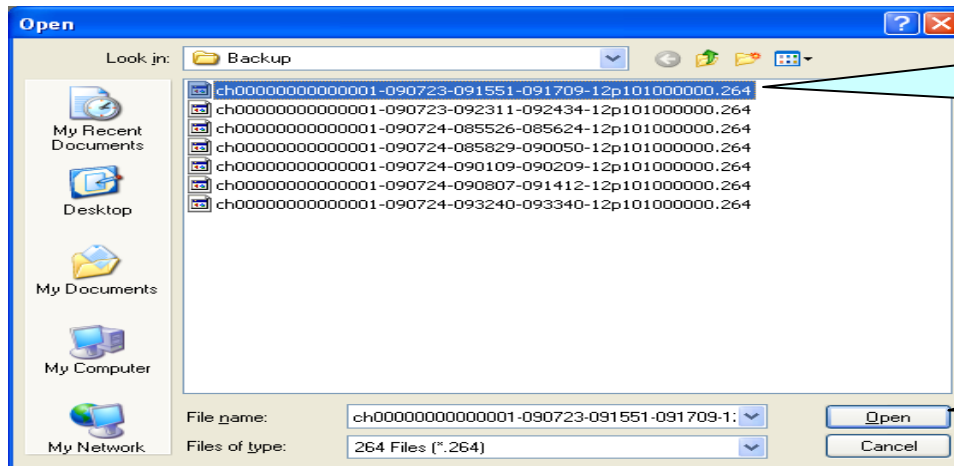

2) Now, highlight the file for conversion... and click the “Open” button.