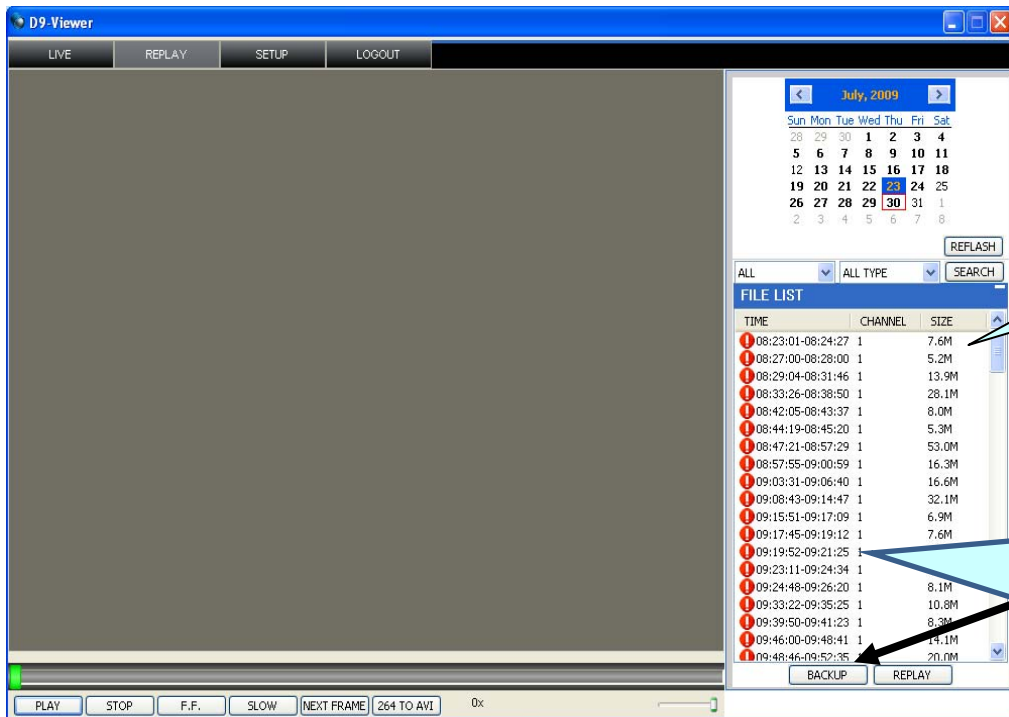

Login to the D9 Viewer

USER LOGIN

IP ADDRESS:	<input type="text" value="69.246.79.69"/>
MEDIA PORT:	<input type="text" value="9000"/>
PASSWORD:	<input type="password" value="•••••"/>
NETWORK:	<input type="text" value="INTERNET"/>

LOGIN

RESET

“Backup Process”

3) A list of video events will display as seen here.

4) To Back-up: **Highlight** a video file, then click on **“Backup”**, to begin process.

5) When the file backup is done... A message will appear indicating the process is completed as well as the saved file location.