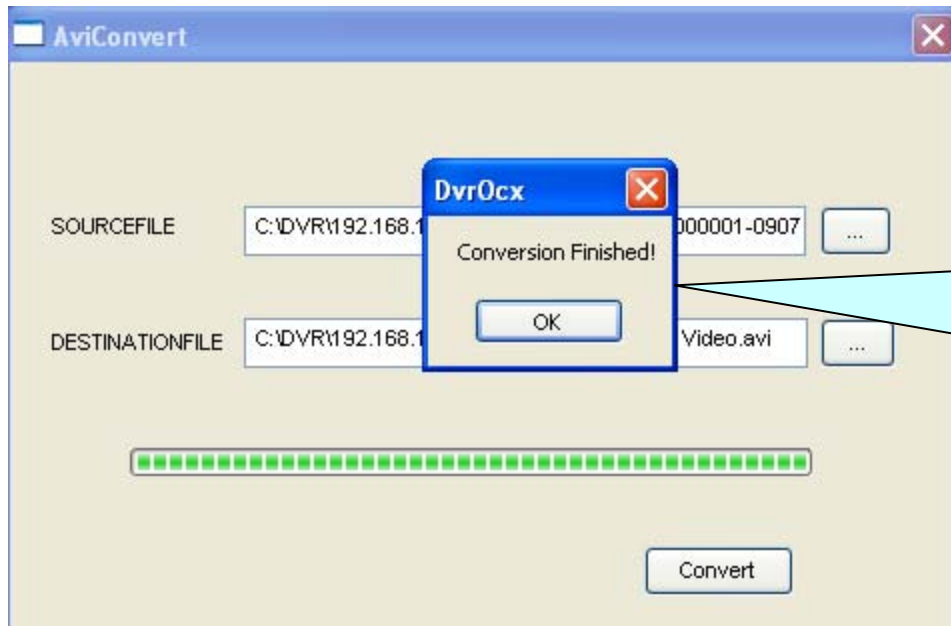

Convert file to AVI
(Cont.)

6)The file is now created and can be burned to a cd, copied to a flash drive or played with any .avi supported media player,