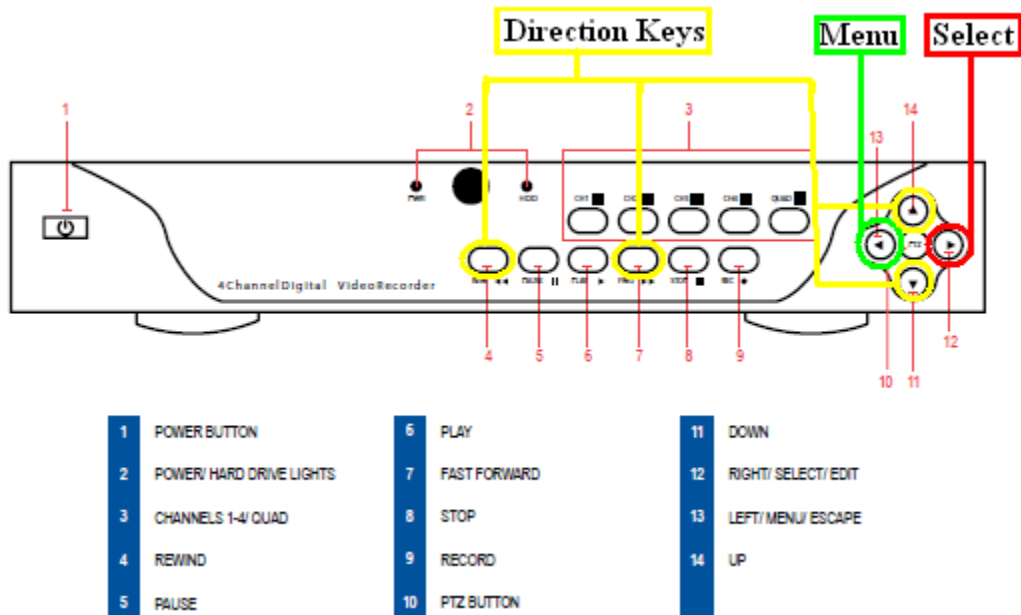

# QSD9004 Formatting the Hard Drive

**STEP 1:** Press the Menu button on the Front Panel of the DVR

**STEP 2:** Move cursor to “DEVICES” press the “Select” button on the front panel of the DVR.

## QSD9004 Formatting the Hard Drive

**STEP 3:** Move cursor to “HDD” press the “Select” button

**STEP 4:** Move cursor to “HDD FORMAT” press the “Select” button

**STEP 5:** A warning will pop up. If you wish to Format your hard drive, move the cursor to “OK” and press the “Select” button.